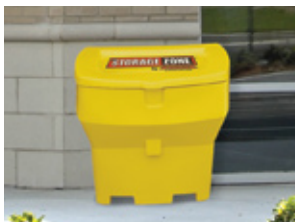

Part #32405

Store it. Hold it. Keep it secure.

Perfect for

- **Sand/Rock Salt:** Reinforced lid and hinges keep small materials dry and secure.
- **Entrances:** Store ice melt material where you use it.
- **Garage:** Storage for tools, shovels, equipment, etc.
- **Parking Lots:** Store shovels/tools or material for easy access in small parking lot applications.
- **Truck:** Perfect for tools and work supplies.
- **Garbage:** It can be closed tight to secure against outside pests.

Store ice melt material at office or building entrance.

Features

- Molded in lid stop
- Double walled reinforced lid
- Non-rusting, concealed, durable nylon rod hinge
- Extra strength ribbed side
- Water resistant
- Stackable
- Molded for industrial strength
- Lockable stainless steel paddle latch, optional

Specs

- 32" Wide, 23" deep, 30" high
- 8 cubic feet of storage space

Use to organize garages.

Can be stacked when empty. Takes up less space.

Large opening for easy access.

18513 Euclid Ave.
Cleveland, Ohio 44112
216-486-1313
Fax 216-486-1321